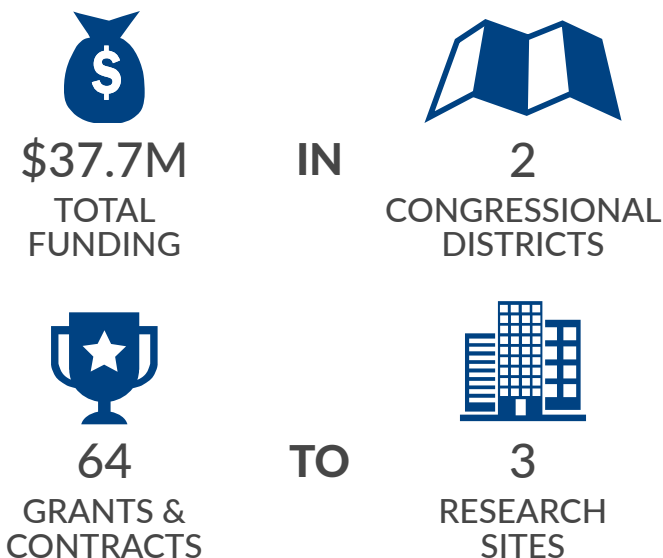

2019 Federal Research Funding

NSF supports research in science, mathematics, and engineering; integration of knowledge across these fields; and development of the nation's STEM workforce. In this way, NSF promotes the nation's health, economy, security, and global leadership.

NSF FUNDING IN IDAHO

2 Major Research Instrumentation (MRI) Grants

TOP NSF-SUPPORTED SITES

UNIVERSITY OF IDAHO

BOISE STATE UNIVERSITY

IDAHO STATE UNIVERSITY

LEWIS-CLARK STATE COLLEGE

EPSCoR IN IDAHO