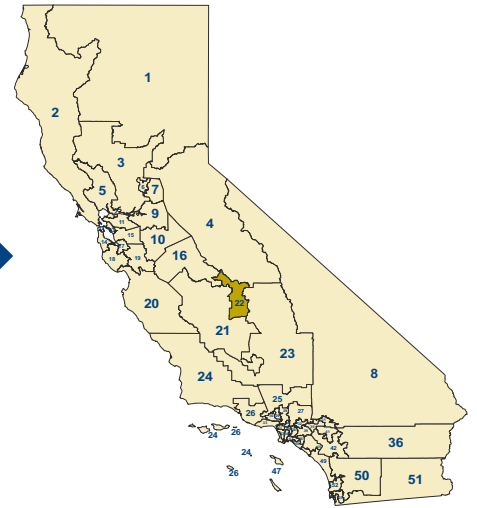

2020 FEDERAL RESEARCH FUNDING

CALIFORNIA'S 22ND DISTRICT

Federal funding provides support for researchers and trainees who conduct biological and biomedical research in this district.

NATIONAL SCIENCE FOUNDATION (NSF)